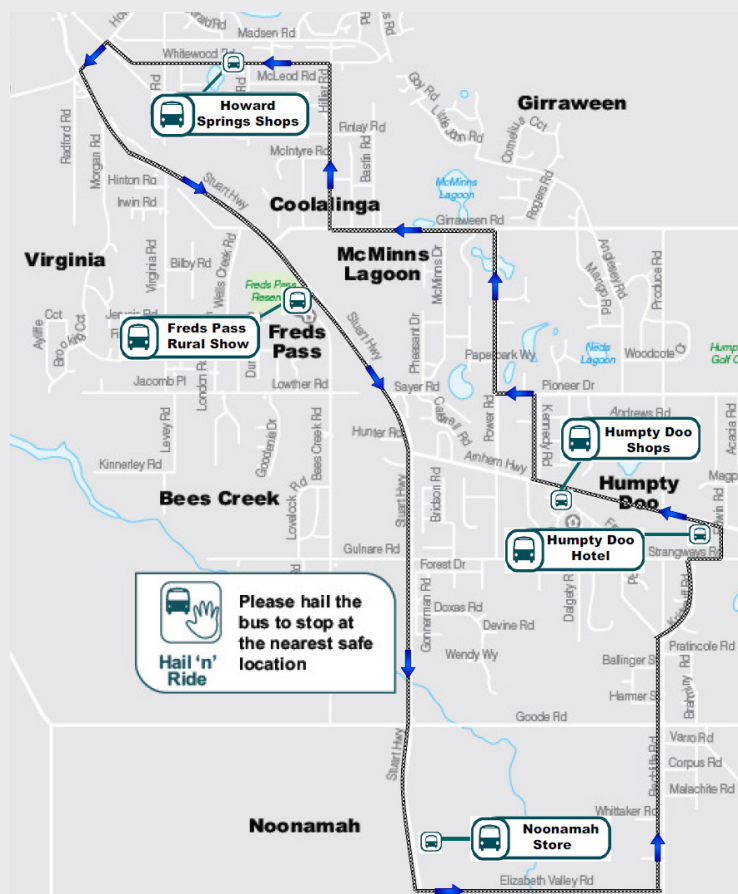

Freds Pass Rural Show

Free Rural Bus Service

Saturday 14 May 2011

The Territory Government will be providing **FREE** buses for the public to attend the 2011 Freds Pass Rural Show held at Freds Pass Reserve located on the Stuart Highway. Buses will pick up and drop off along the route of travel.

Servicing Noonamah and Humpty Doo and Howard Springs

Departing Noonamah Hotel	Departing Humpty Doo Hotel	Departing Humpty Doo Shops	Departing Howard Springs Shops	Departing Freds Pass Rural Show
12:15 pm	12:30 pm	12:35 pm	12:45 pm	1:00 pm
1:15 pm	1:30 pm	1:35 pm	1:45 pm	-
-	-	-	-	7:00 pm
7:15 pm	7:30 pm	7:35 pm	7:45 pm	8:00 pm
8:15 pm	8:30 pm	8:30 pm	8:45 pm	9:00 pm
-	-	-	-	10:00 pm

Route of Travel

Please hail the bus to stop at the nearest safe location
Hail 'n' Ride

Please Note: Service times are an approximation only and may vary due to traffic and weather conditions.

For further information please phone the Department of Lands and Planning on **8924 7666** between 6:45am - 4:30pm Monday to Friday, 9:00am - 1:00pm Saturday or visit our website at www.nt.gov.au/freebuses